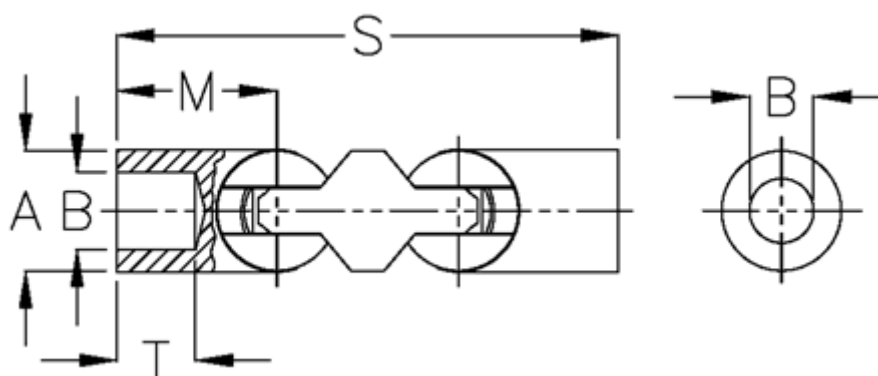

Article number: 07855300

Description: Ball joint, double 0.855.300
0.855.300

Measures

A	= 55
B H7	= 30
M	= 67.5
s	= 200
T	= 35